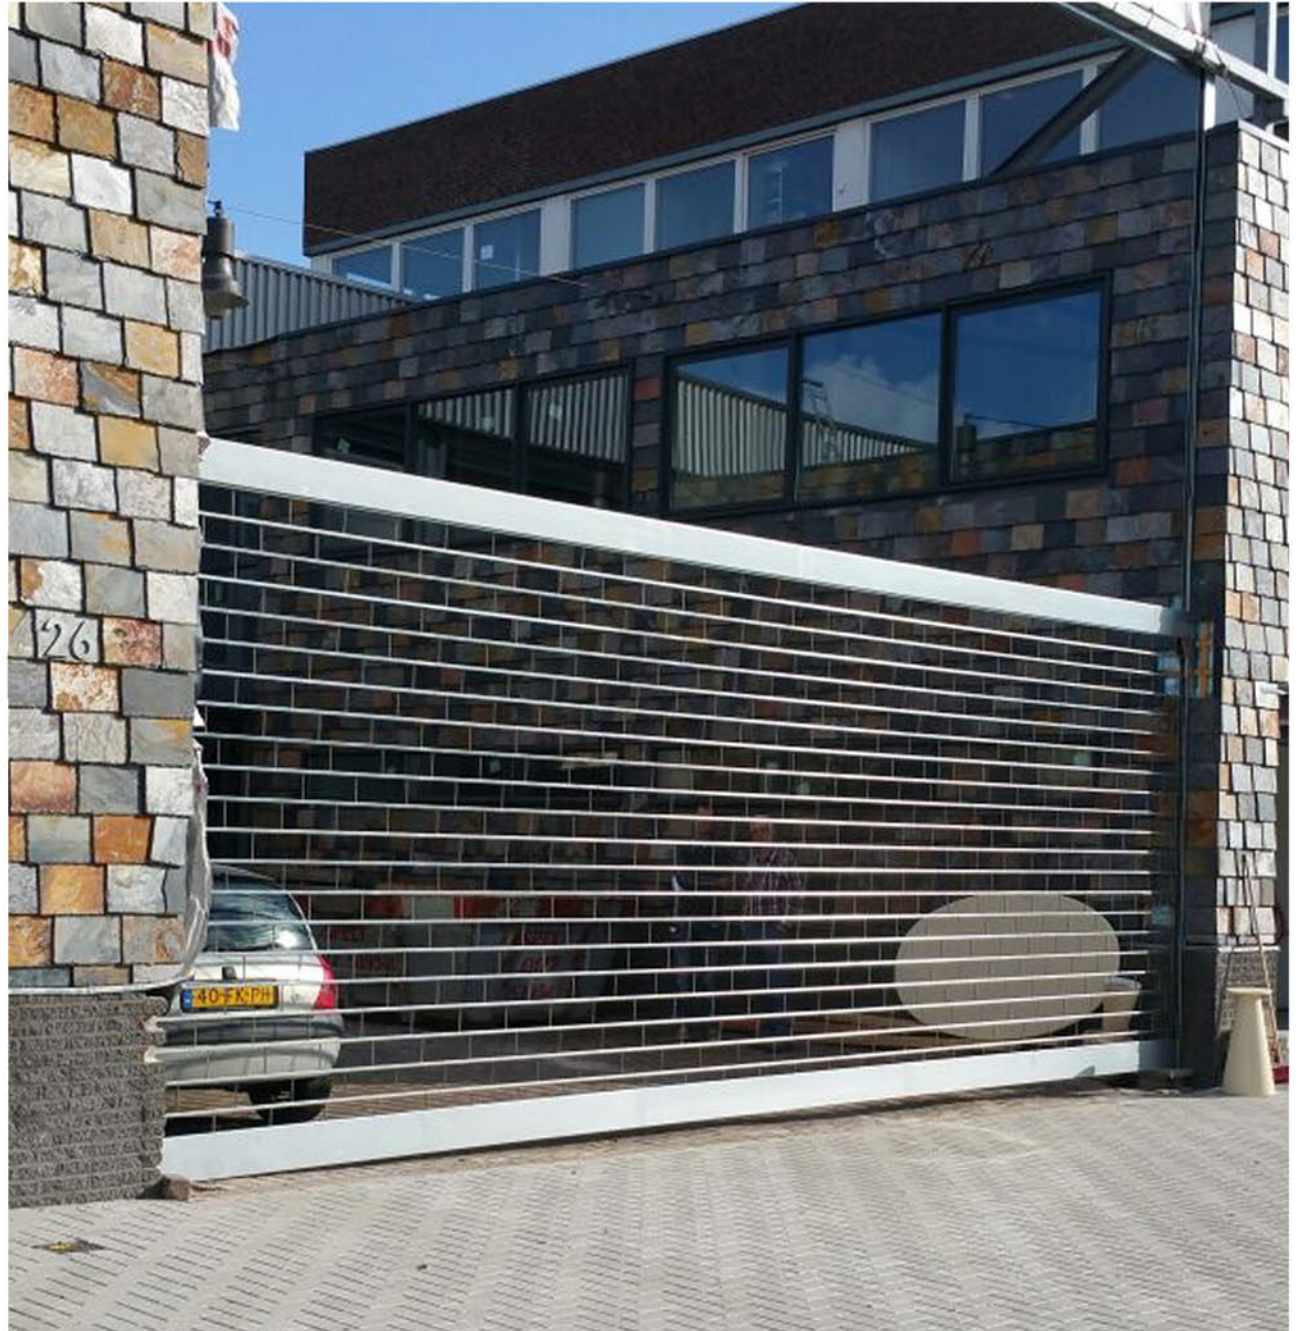

STACKDOOR

| STANDARD | CURVED | CORNER | PRODUCTION |

| STANDARD | CURVED | CORNER | PRODUCTION |

| STANDARD | CURVED | CORNER | PRODUCTION |

| STANDARD | CURVED | CORNER | PRODUCTION |

| STANDARD | CURVED | CORNER | PRODUCTION |

| STANDARD | CURVED | CORNER | PRODUCTION |

| STANDARD | CURVED | CORNER | PRODUCTION |

| STANDARD | CURVED | CORNER | PRODUCTION |

| STANDARD | CURVED | CORNER | PRODUCTION |

| STANDARD | CURVED | CORNER | PRODUCTION |

| STANDARD | CURVED | **CORNER** | PRODUCTION |

| STANDARD | CURVED | CORNER | PRODUCTION |

| STANDARD | CURVED | CORNER | **PRODUCTION** |

Stackdoor sets the norm in security grilles.

Through continuously innovation Stackdoor is the highest certified security grille recognized by insurers for facade and entrance.

✓ Design

- Stackable lightweight & strong construction
- Slim design & maximum transparency
- Available in any color and stainless steel
- In any shape available (straight, round, angle)
- Wide span without intermediate side guides