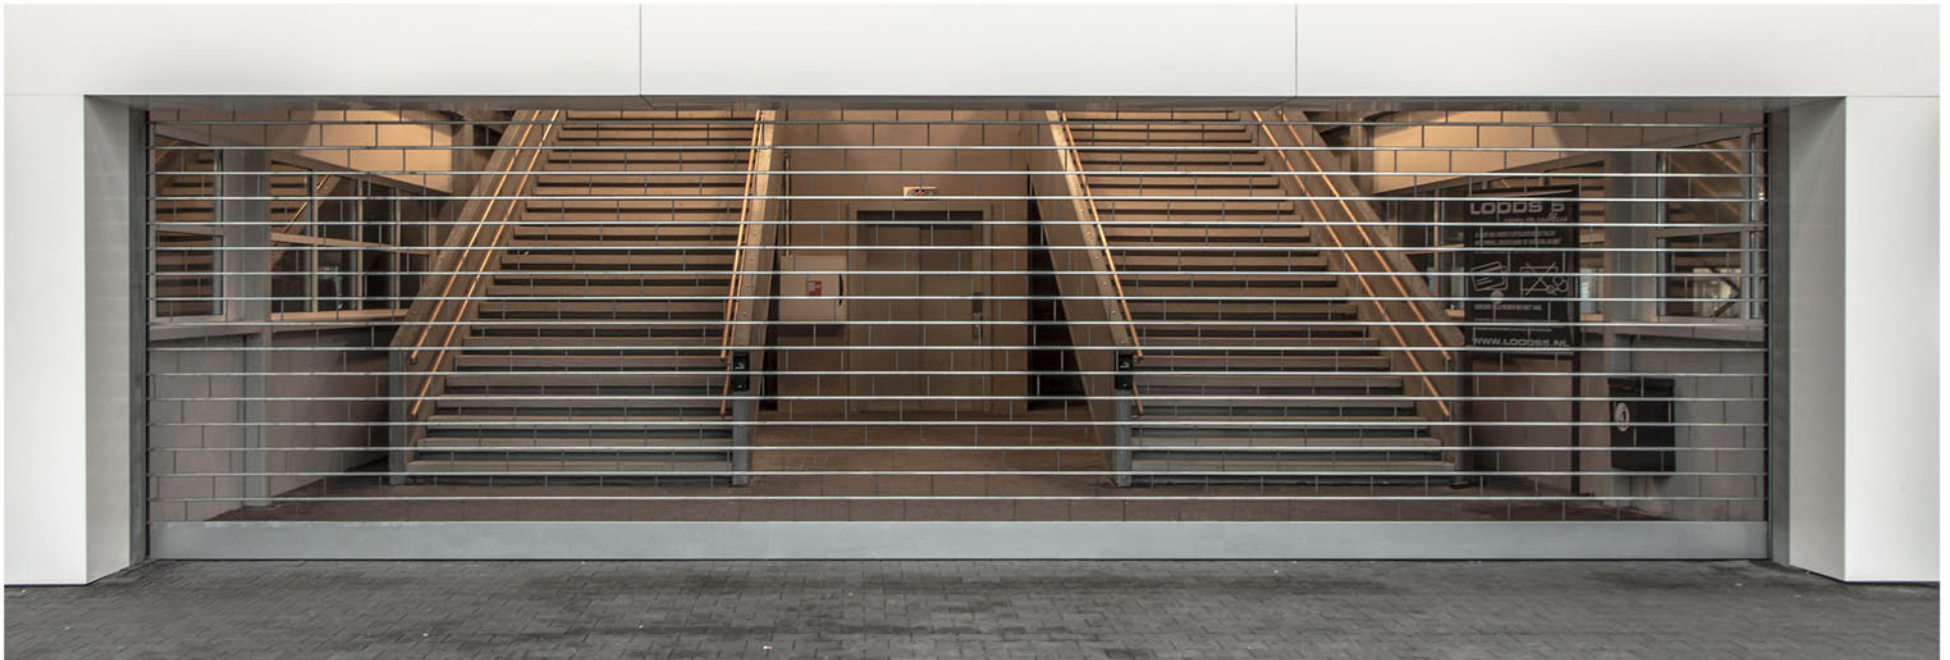

STACKDOOR

| STANDARD | CURVED | CORNER | PRODUCTION |

| STANDARD | CURVED | CORNER | PRODUCTION |

| STANDARD | CURVED | CORNER | PRODUCTION |

| STANDARD | CURVED | CORNER | PRODUCTION |

| STANDARD | CURVED | CORNER | PRODUCTION |

| STANDARD | CURVED | **CORNER** | PRODUCTION |

| STANDARD | CURVED | CORNER | PRODUCTION |

| STANDARD | CURVED | CORNER | **PRODUCTION** |

Stackdoor sets the norm in security grilles.

Through continuously innovation Stackdoor is the highest certified security grille recognized by insurers for facade and entrance.

With the latest RC resistance class certificate (RC2/RC3)

Stackdoor surpasses all other open security grilles. Hence Stackdoor security grille is applicable in circumstances where security level 4 and 5 is required.

✓ Design

- Stackable lightweight & strong construction
- Slim design & maximum transparency
- Available in any color and stainless steel
- In any shape available (straight, round, angle)
- Wide span without intermediate side guides